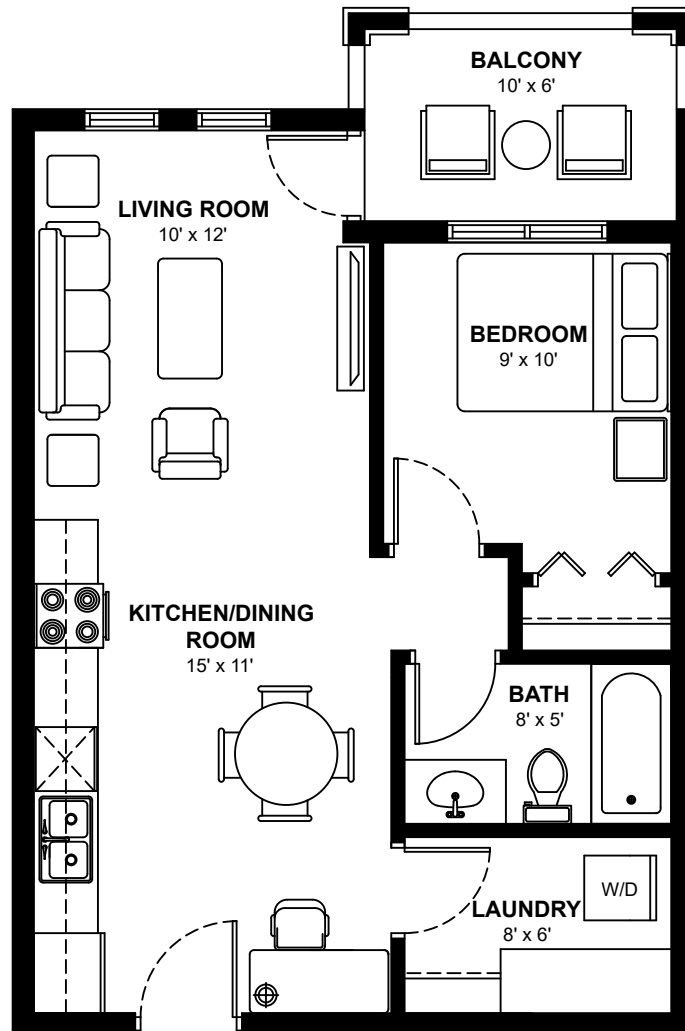

THE LAURIER

100 & 200 Quarry Villas SE, Calgary

One Bedroom Apartments

Ranging from 551 to 644 sq. ft.

This floor plan represents a 580 sq. ft. apartment

These floor plans are representative only. All dimensions are approximate.